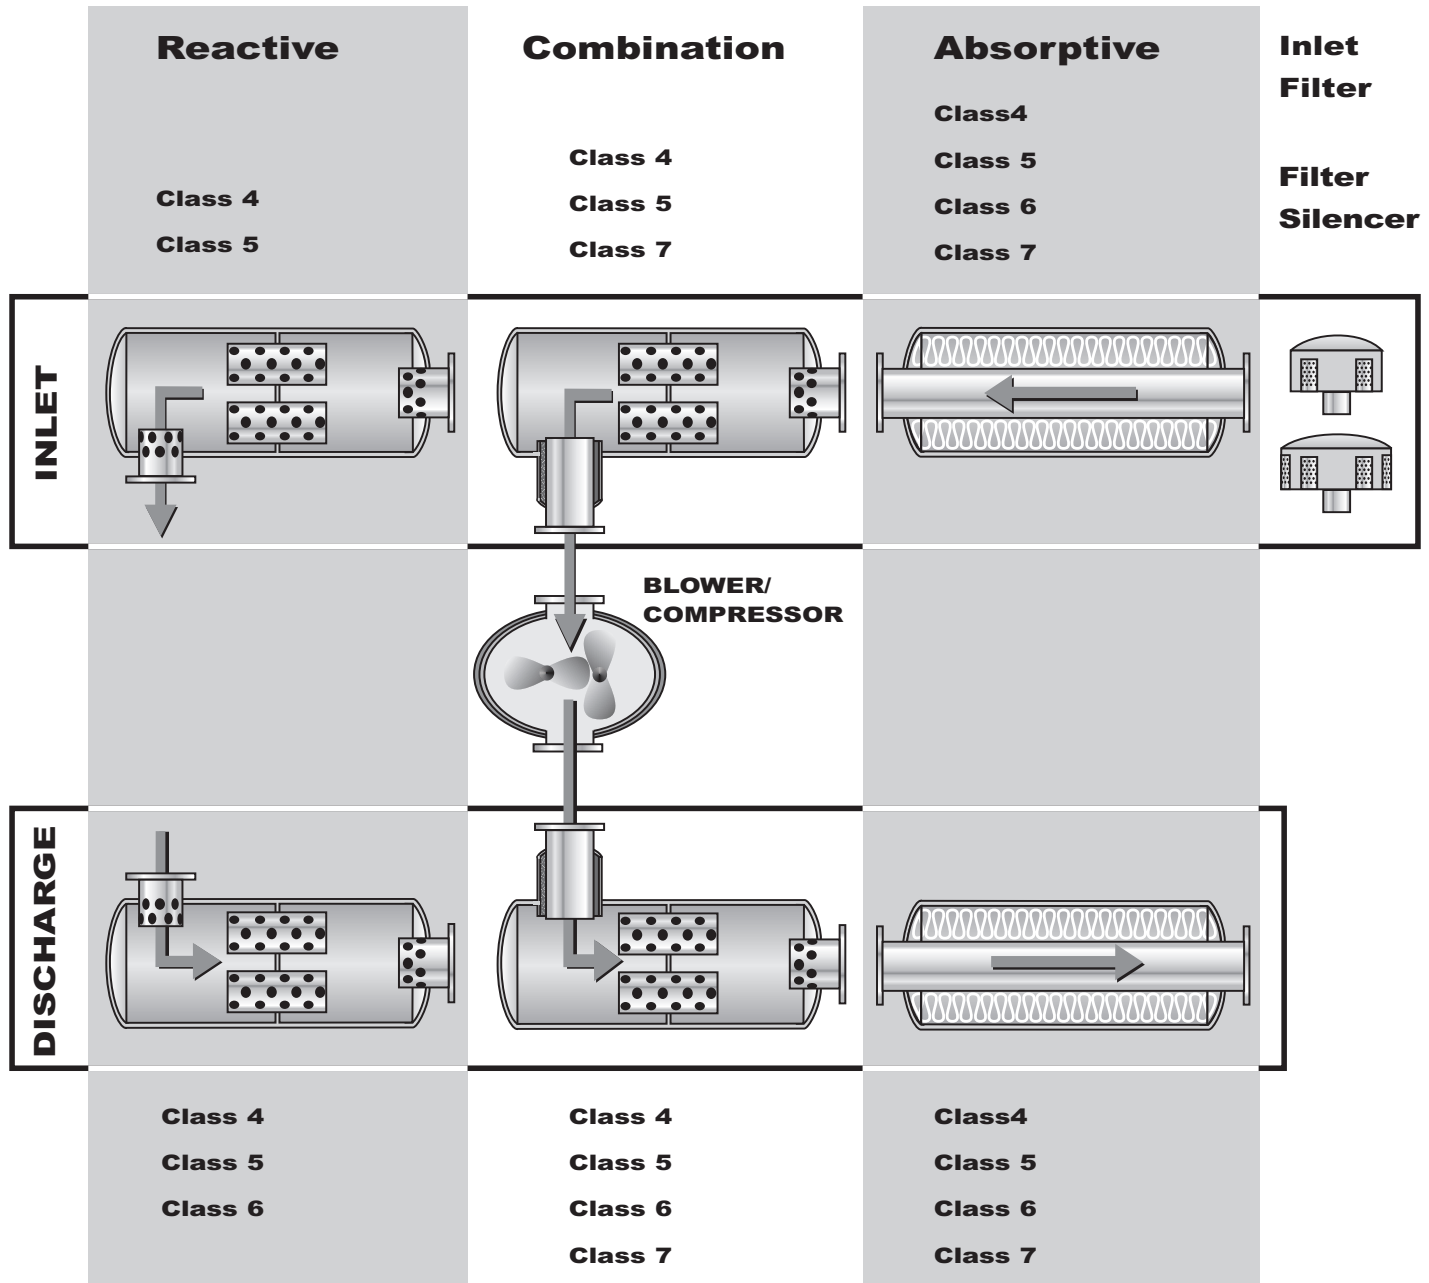

SILEX silencers classified by type

This is an overview of the Silex product line for rotary positive blower applications and illustrates the intake silencers and filters and the discharge silencers for blower applications differentiated by silencer type; i.e., reactive, combination (reactive/ absorptive)

and absorptive. Refer to our specification sheets to determine the appropriate silencer for your blower application.

誥鑫企業有限公司
ARITH COMPANY LTD.

地址：台北市 105 復興北路 427 巷 30 號
電話：(02)2717-5038 (代表號)
傳真：(02)2717-5039
郵件：taipei@arith.com.tw
網址：www.arith.com.tw